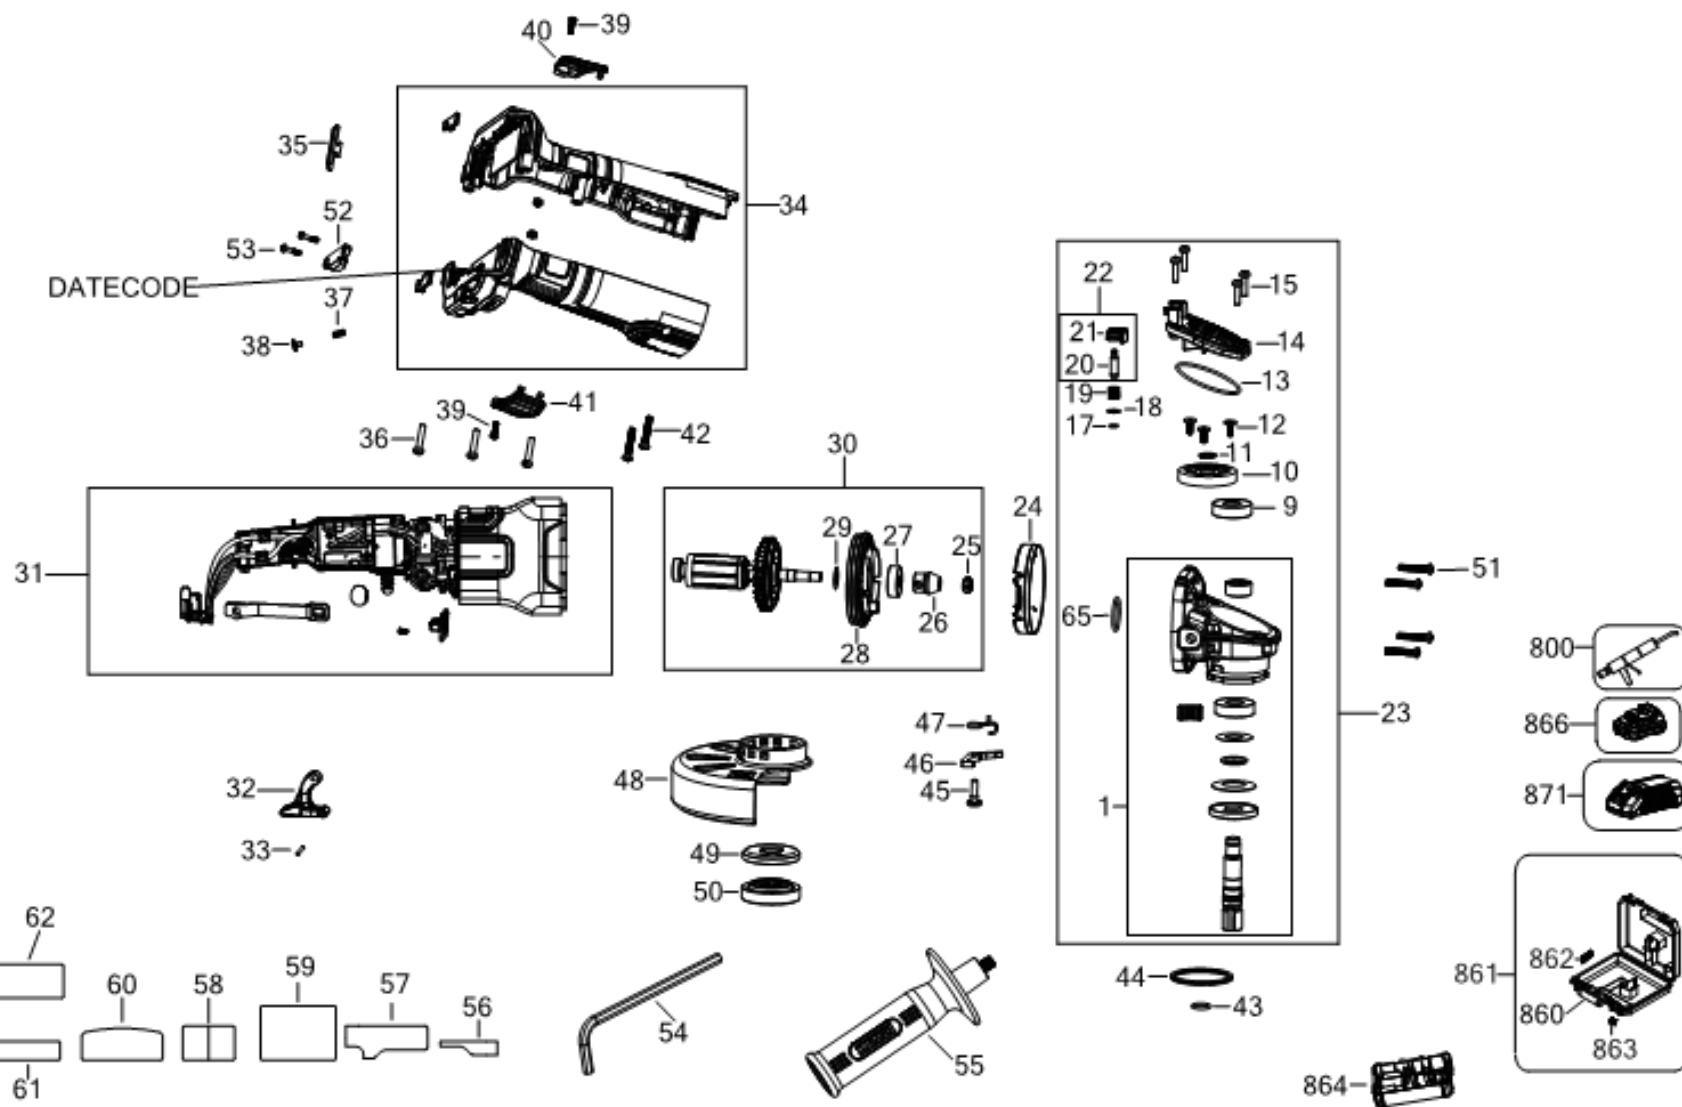

DEWALT

DCG409T1

TYP.
1

©

Parts List DCG405H2T ANGLE GRINDER 1

Item	Part Number	Qty	Part Description	General Description	Other Info	Repair Inst	Markets
1	N509540	1	GEARCASE SA			No	QW
2	N478435	1	BAFFLE			No	QW
3	N537673	1	ROTOR SA			No	QW
4	NA574497	1	MOTOR & SWITCH SA			No	QW
6	N534719	1	CLAMSHELL SET			No	QW
7	N493573	1	COVER			No	QW
8	N493572	1	COVER			No	QW
9	N497112	1	LEVER			No	QW
10	N489903	1	PIN			No	QW
11	N467560	1	PLATE			No	QW
12	N122099	1	BLOCK			No	QW
13	N105579	1	SPRING			No	QW
14	N136731	1	LEVER			No	QW
15	N137733	1	SCREW			No	QW
16	330065-31	4	PLASTIC SCREW			No	QW
17	330065-33	2	SCREW			No	QW
18	N042665	2	SCREW			No	QW
19	90611830	3	SCREW			No	QW
20	N420261	1	O RING			No	QW
21	N135116	1	WASHER SPRING			No	QW
22	N501323	1	GUARD			No	QW
23	391969-00	1	INNER FLANGE			No	QW
24	N484250	1	OUTER FLANGE			No	QW
25	N421925	1	SIDE HANDLE			No	QW
26	N107295	1	HEX KEY	6 mm		No	QW
27	N499035	1	RATING PLATE			No	QW
28	N499164	1	LABEL			No	QW
29	N499037	1	LABEL			No	QW
30	N602440	1	LABEL			No	QW
31	N487316	1	WASHER			No	QW
32	N451305	1	WASHER SPRING			No	QW
33	N474213	1	SPACER			No	QW